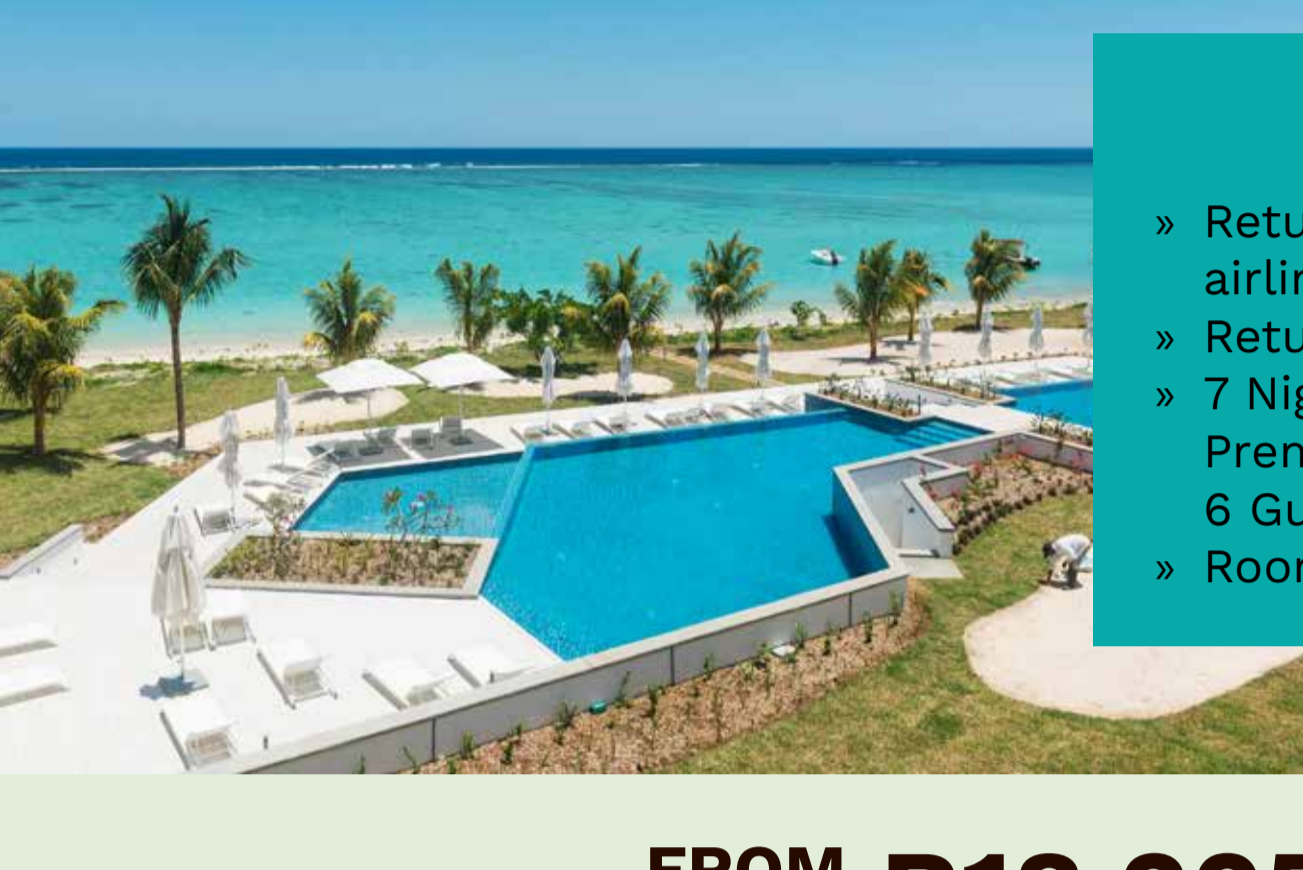

Mauritius

BEAT THE COLD WITH HOT DEALS THIS JUNE!

PARADISE BEACH LUXURY SELF-CATERING

SOUTH EAST COAST

FLY-IN INCLUDES

- » Return flights ex JNB incl. airline levies
- » Return transfers
- » 7 Nights stay in a 3-Bedroom Premium Apartment based on 6 Guests sharing
- » Room Only

FROM R17 615 pps

Ref: 3525353 | Valid: 16 Jun – 7 Jul '24

CAP OUEST LUXURY SELF CATERING

WEST COAST

FLY-IN INCLUDES

- » Return flights ex JNB incl. airline levies
- » Return transfers
- » 7 Nights stay in a 3-Bedroom Premium Apartment based on 6 Guests sharing
- » Room Only