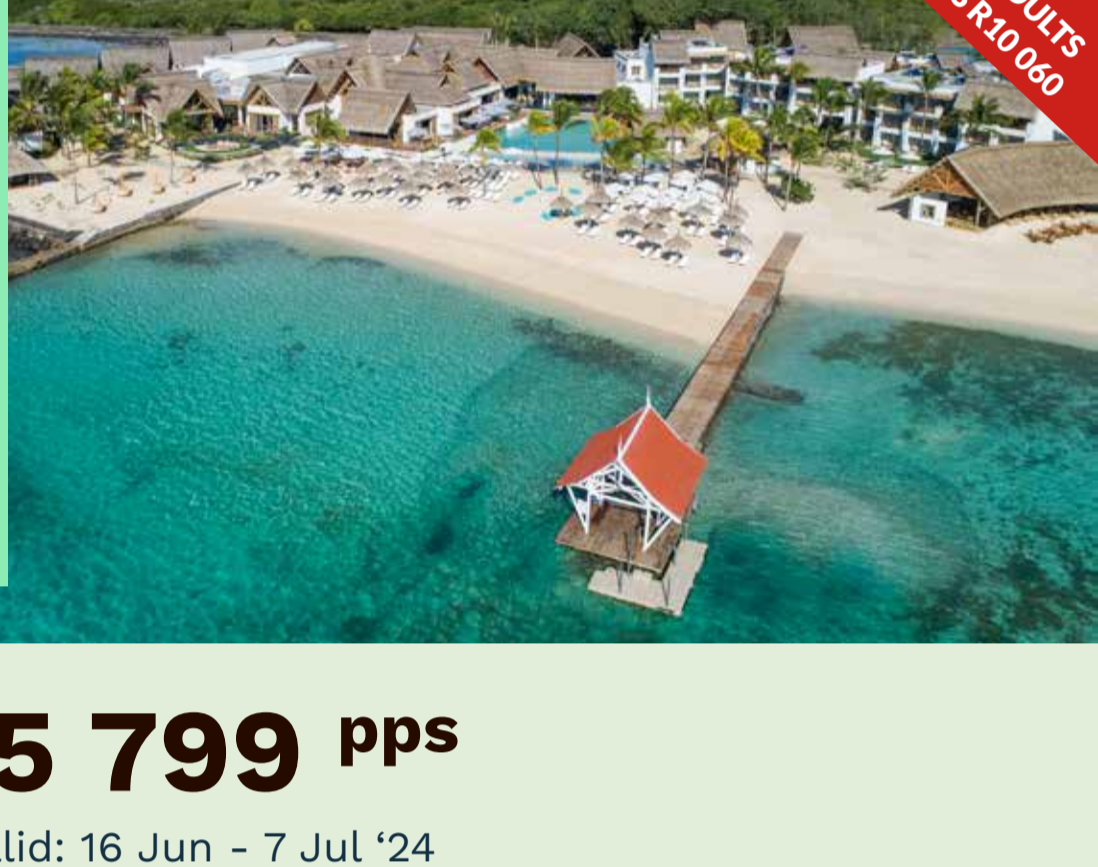

Mauritius

BEAT THE COLD WITH HOT DEALS THIS JUNE!

PARADISE BEACH LUXURY SELF-CATERING

SOUTH EAST COAST

FLY-IN INCLUDES

- » Return flights ex JNB incl. airline levies
- » Return transfers
- » 7 Nights stay in a 3-Bedroom Premium Apartment based on 6 Guests sharing
- » Room Only

FROM R17 615 pps

Ref: 3525353 | Valid: 16 Jun – 7 Jul '24

CAP OUEST LUXURY SELF CATERING

WEST COAST

FLY-IN INCLUDES

- » Return flights ex JNB incl. airline levies
- » Return transfers
- » 7 Nights stay in a 3-Bedroom Premium Apartment based on 6 Guests sharing
- » Room Only

FROM R18 205 pps

Ref: 3525450 | Valid: 16 Jun – 7 Jul '24

4* PLUS PRESKIL ISLAND RESORT

FLY-IN INCLUDES

- » Return flights ex JNB incl. airline levies
- » Return transfers
- » 7 Nights stay in a Superior Garden Room
- » Breakfast & Dinner daily

UPGRADE TO ALL-INCLUSIVE FROM R1 200 PP PER DAY

FROM R25 799 pps

Ref: 3453602 | Valid: 16 Jun - 7 Jul '24

4* PLUS C MAURITIUS

FLY-IN INCLUDES

- » Return flights ex JNB incl. airline levies
- » Return transfers
- » 7 Nights stay in a Prestige Room

ALL-INCLUSIVE

Breakfast, Lunch, Dinner, A wide selection of beverages including premium branded spirits, cocktails, signature drinks, international wine list of more than 50 wines from around the world, minibar bar stocked with selected drinks & snacks
Afternoon tea served with pancakes, ice-cream & cakes

FROM R29 790 pps

Ref: 3514134 | Valid: 9 Jul - 28 Sep '24

4* RIU TURQUOISE

FLY-IN INCLUDES

- » Return flights ex JNB incl. airline levies
- » Return transfers
- » 7 Nights stay in a Double Room

24 HOUR ALL-INCLUSIVE
Breakfast, Lunch, Dinner & selected Drinks daily
Snacks outside mealtimes
Minibar replenished daily

FROM R31 615 pps

Ref: 3515431 | Valid: 15 Jun - 6 Jul '24

4* PLUS RIU PALACE MAURITIUS

FLY-IN INCLUDES