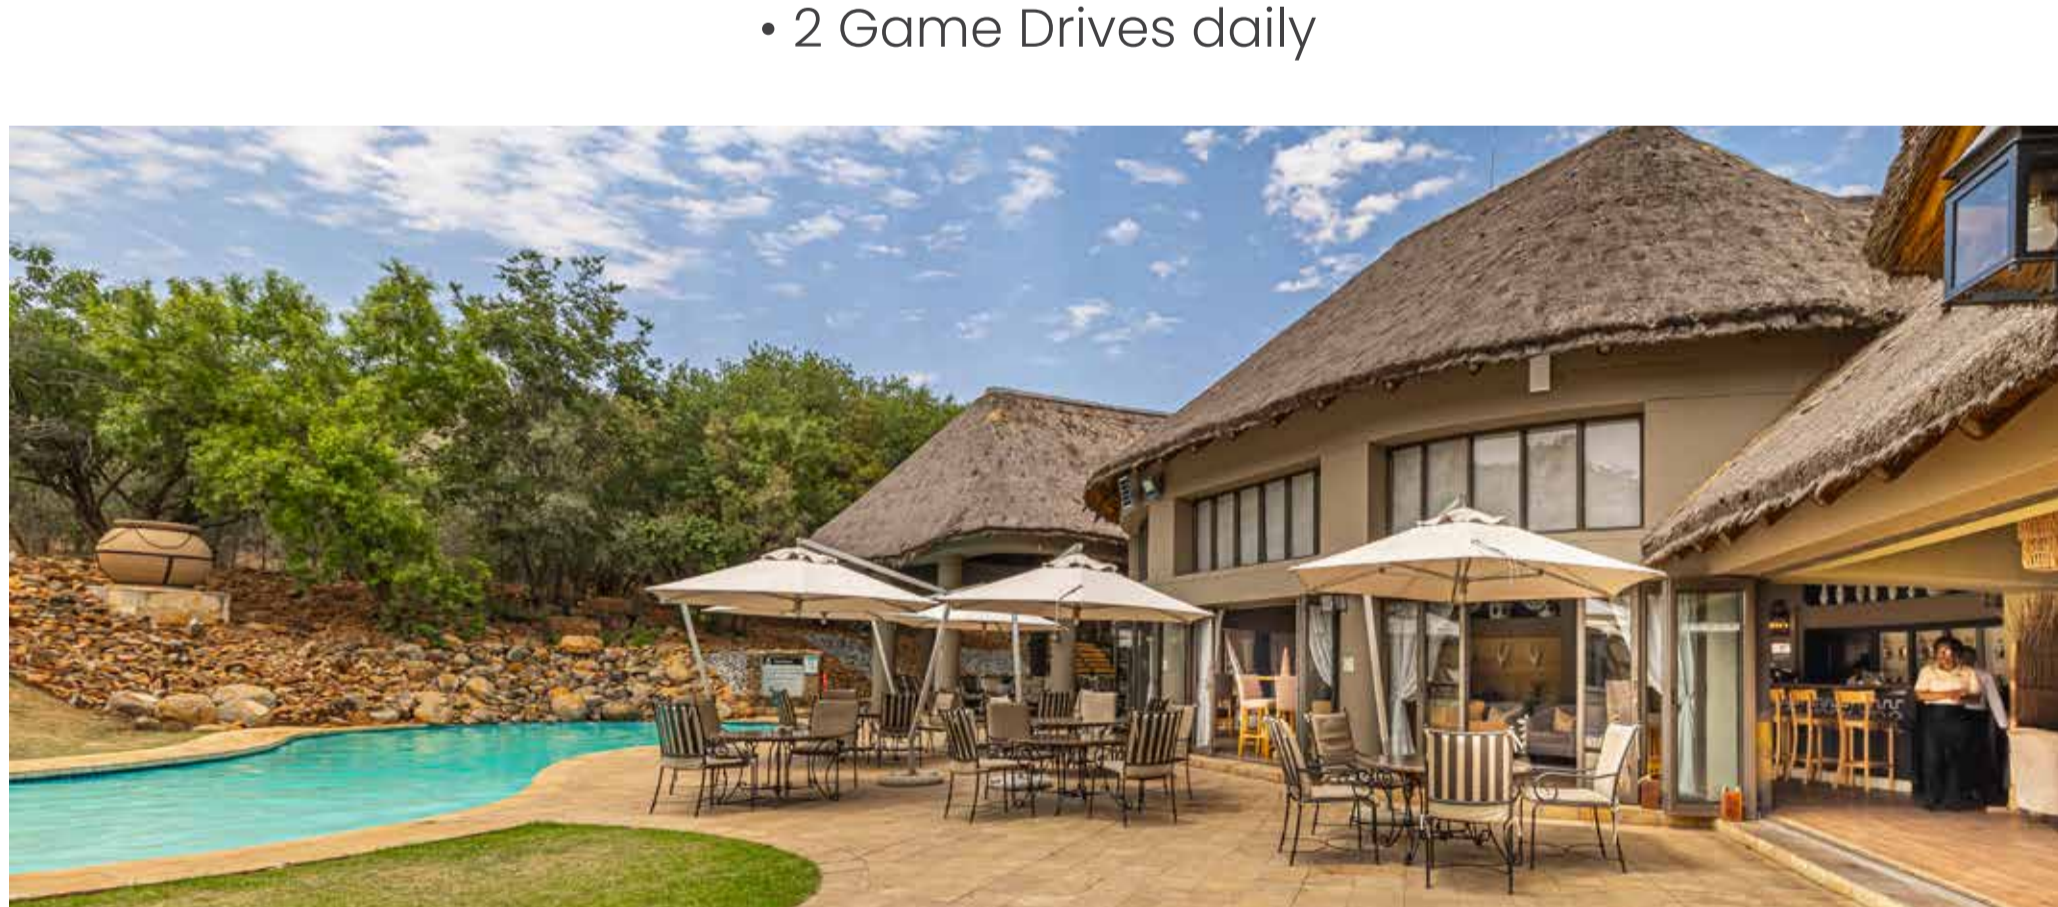

4* aha Alpine Heath Resort
Central Drakensberg

2 NTS SELF-DRIVE FROM
R4 665 PPS
Valid until 15 Dec '24 | Ref: 3538491

INCLUDES

- 2 Nights stay in a Deluxe Chalet
- Breakfast & Dinner daily • Wi-Fi

BONUS

- During dinner, Adults can enjoy a glass of house wine each, while kids can enjoy a milkshake or soft drink
- The WOW Kids Club offers a wide variety of activities and a delicious Slush Puppy daily
- Enjoy a variety of sports and leisure on-site activities
- 30% Discount on all Horse and leisure, Archery and Paintball Target Shooting
- 20% Discount on selected Spa treatments
- Beverage Vouchers to the value of R400 per night

4* aha Makalali Private Game Lodge
Near Kruger National Park

2 NTS SELF-DRIVE FROM
R5 700 PPS
Valid until 30 Sep '24 | Ref: 3533254

INCLUDES

- 2 Nights stay in a Superior Room
- Breakfast, Lunch & Dinner daily
- 2 Game Drives daily

aha Ivory Tree Game Lodge
Pilanesberg National Park

2 NTS SELF-DRIVE FROM
R6 270 PPS
Valid until 30 Sep '24 | Ref: 3537683

INCLUDES

- 2 Nights stay in a Standard Room
- Breakfast, Lunch & Dinner daily
- 2 Game Drives daily • Wi-Fi